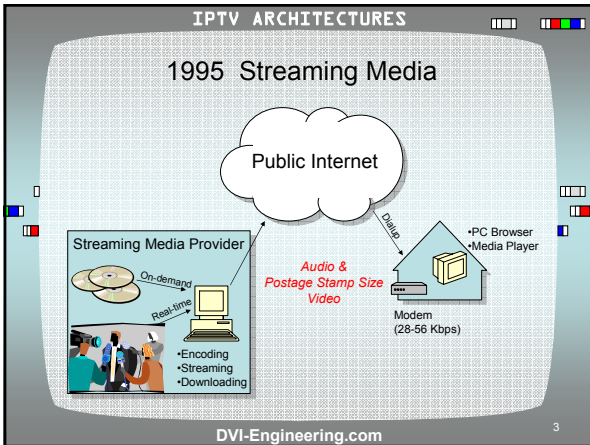

IPTV.2: The Second Generation of TV Over The Broadband Internet

May 23, 2005
Columbia University, 142 Uris Hall

DVI-Engineering.com

IPTV ARCHITECTURES

IPTV Models

IPTV.1

- 1995 Streaming Media
- 1999 Broadband Content Distribution
- 2001 QoS Enabled Intranets

IPTV.2

- 2005 Video over DSL
- 2006+ Multichannel Television over IP
- 200? Video Dial Tone

DVI-Engineering.com

IPTV Architectural Components (page 1)

FUNCTION	DOMAIN		
	Head End	Network	CPE
Access Network		•Dialup, T1, Cable, DSL •FTTN, FTTC, PON •Power Line, Wireless	•Modem •Media Access
End-to-end Transport and Switching	•IP Protocol Stack •TCP (File and control) •RTP (Real-time AV)	•DNS •Network Routers	•IP Protocol Stack •TCP (File and control) •RTP (Real-time AV)
Audio Video Encoding	•Real-Time Encoder •Non-real Time Encoder		•Decoder Software •Decoder Hardware
Media Search, Selection	•Search Engine •Electronic Program Guide		•Set Top Box Middleware •Browser
Real Time Program Distribution	•Multicast Server	•IP Multicast	•Set Top Box Middleware •Media Player
On Demand Program Distribution	•VoD Server	•Edge Network Caching	•Media Caching •Set Top Box Middleware •Media Player
Video Quality Assurance	•Adaptive rate selection	•Over capacity •QoS Prioritization •Admission Control	•Adaptive rate selection •Error correction codes •Packet Loss Concealment
Ordering, Provisioning, and Metering	•Subscription server •PPV Server		•Set-top Box Middleware
Security	•Digital Rights Management	•Conditional Access •Network Policy Server	•Set-top Box Middleware •Media Player

IPTV Architectural Components (page 2)

FUNCTION	DOMAIN		
	Head End	Network	CPE
Time Shifting	Network Personal Video Recorder	•Edge Network Caching	•STB Middleware •STB PVR
Advertising Insertion	•Carrier Specific Advertising	•Local Advertising	•Highly targeted advertising •STB Middleware
Emergency Broadcast	•Regional Notifications	•Local Notifications	•STB Middleware