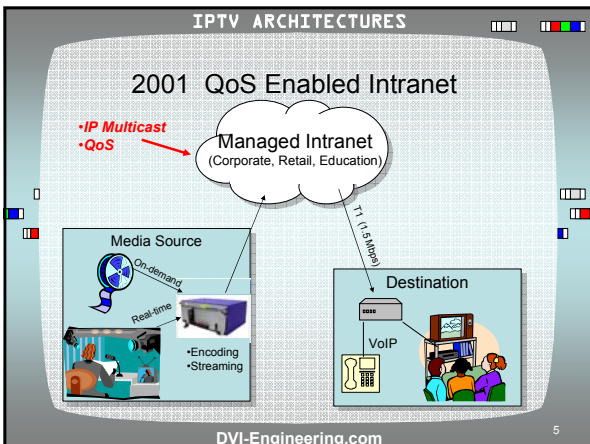

IPTV.2: The Second Generation of TV Over The Broadband Internet

May 23, 2005
Columbia University, 142 Uris Hall

DVI-Engineering.com

IPTV ARCHITECTURES

IPTV Models

IPTV.1

- 1995 Streaming Media
- 1999 Broadband Content Distribution
- 2001 QoS Enabled Intranets

IPTV.2

- 2005 Video over DSL
- 2006+ Multichannel Television over IP
- 200? Video Dial Tone

DVI-Engineering.com

IPTV Architectural Components (page 1)

FUNCTION	DOMAIN		
	Head End	Network	CPE
Access Network		•Dialup, T1, Cable, DSL •FTTN, FTTC, PON •Power Line, Wireless	•Modem •Media Access
End-to-end Transport and Switching	•IP Protocol Stack •TCP (File and control) •RTP (Real-time AV)	•DNS •Network Routers	•IP Protocol Stack •TCP (File and control) •RTP (Real-time AV)
Audio Video Encoding	•Real-Time Encoder •Non-real Time Encoder		•Decoder Software •Decoder Hardware
Media Search, Selection	•Search Engine •Electronic Program Guide		•Set Top Box Middleware •Browser
Real Time Program Distribution	•Multicast Server	•IP Multicast	•Set Top Box Middleware •Media Player
On Demand Program Distribution	•VoD Server	•Edge Network Caching	•Media Caching •Set Top Box Middleware •Media Player
Video Quality Assurance	•Adaptive rate selection	•Over capacity •QoS Prioritization •Admission Control	•Adaptive rate selection •Error correction codes •Packet Loss Concealment
Ordering, Provisioning, and Metering	•Subscription server •PPV Server		•Set-top Box Middleware
Security	•Digital Rights Management	•Conditional Access •Network Policy Server	•Set-top Box Middleware •Media Player