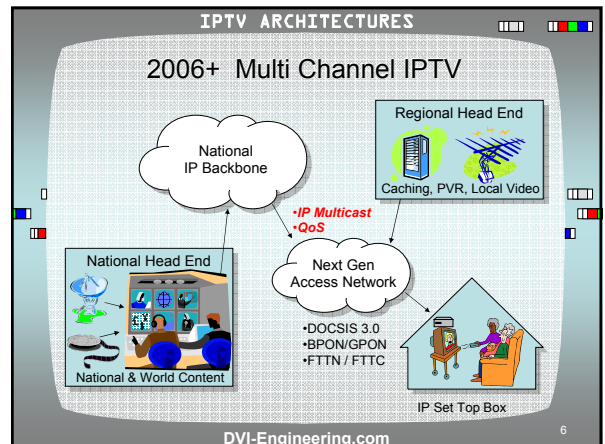

IPTV.2: The Second Generation of TV Over The Broadband Internet

May 23, 2005
Columbia University, 142 Uris Hall

DVI-Engineering.com

IPTV ARCHITECTURES

IPTV Models

IPTV.1

- 1995 Streaming Media
- 1999 Broadband Content Distribution
- 2001 QoS Enabled Intranets

IPTV.2

- 2005 Video over DSL
- 2006+ Multichannel Television over IP
- 200? Video Dial Tone

DVI-Engineering.com

IPTV Architectural Components (page 1)

FUNCTION	DOMAIN		
	Head End	Network	CPE
Access Network		•Dialup, T1, Cable, DSL •FTTN, FTTC, PON •Power Line, Wireless	•Modem •Media Access
End-to-end Transport and Switching	•IP Protocol Stack •TCP (File and control) •RTP (Real-time AV)	•DNS •Network Routers	•IP Protocol Stack •TCP (File and control) •RTP (Real-time AV)
Audio Video Encoding	•Real-Time Encoder •Non-real Time Encoder		•Decoder Software •Decoder Hardware
Media Search, Selection	•Search Engine •Electronic Program Guide		•Set Top Box Middleware •Browser
Real Time Program Distribution	•Multicast Server	•IP Multicast	•Set Top Box Middleware •Media Player
On Demand Program Distribution	•VoD Server	•Edge Network Caching	•Media Caching •Set Top Box Middleware •Media Player
Video Quality Assurance	•Adaptive rate selection	•Over capacity •QoS Prioritization •Admission Control	•Adaptive rate selection •Error correction codes •Packet Loss Concealment
Ordering, Provisioning, and Metering	•Subscription server •PPV Server		•Set-top Box Middleware
Security	•Digital Rights Management	•Conditional Access •Network Policy Server	•Set-top Box Middleware •Media Player

IPTV Architectural Components (page 2)

FUNCTION	DOMAIN		
	Head End	Network	CPE
Time Shifting	Network Personal Video Recorder	•Edge Network Caching	•STB Middleware •STB PVR
Advertising Insertion	•Carrier Specific Advertising	•Local Advertising	•Highly targeted advertising •STB Middleware
Emergency Broadcast	•Regional Notifications	•Local Notifications	•STB Middleware