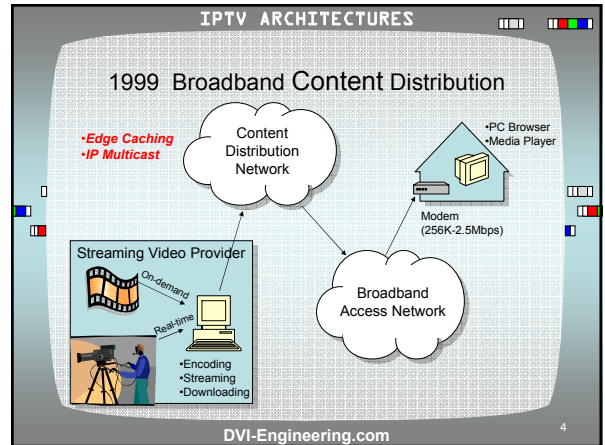

IPTV.2: The Second Generation of TV Over The Broadband Internet

May 23, 2005
Columbia University, 142 Uris Hall

DVI-Engineering.com

IPTV ARCHITECTURES

IPTV Models

IPTV.1

- 1995 Streaming Media
- 1999 Broadband Content Distribution
- 2001 QoS Enabled Intranets

IPTV.2

- 2005 Video over DSL
- 2006+ Multichannel Television over IP
- 200? Video Dial Tone

DVI-Engineering.com

IPTV Architectural Components (page 1)

FUNCTION	DOMAIN		
	Head End	Network	CPE
Access Network		•Dialup, T1, Cable, DSL •FTTN, FTTC, PON •Power Line, Wireless	•Modem •Media Access
End-to-end Transport and Switching	•IP Protocol Stack •TCP (File and control) •RTP (Real-time AV)	•DNS •Network Routers	•IP Protocol Stack •TCP (File and control) •RTP (Real-time AV)
Audio Video Encoding	•Real-Time Encoder •Non-real Time Encoder		•Decoder Software •Decoder Hardware
Media Search, Selection	•Search Engine •Electronic Program Guide		•Set Top Box Middleware •Browser
Real Time Program Distribution	•Multicast Server	•IP Multicast	•Set Top Box Middleware •Media Player
On Demand Program Distribution	•VoD Server	•Edge Network Caching	•Media Caching •Set Top Box Middleware •Media Player
Video Quality Assurance	•Adaptive rate selection	•Over capacity •QoS Prioritization •Admission Control	•Adaptive rate selection •Error correction codes •Packet Loss Concealment
Ordering, Provisioning, and Metering	•Subscription server •PPV Server		•Set-top Box Middleware
Security	•Digital Rights Management	•Conditional Access •Network Policy Server	•Set-top Box Middleware •Media Player